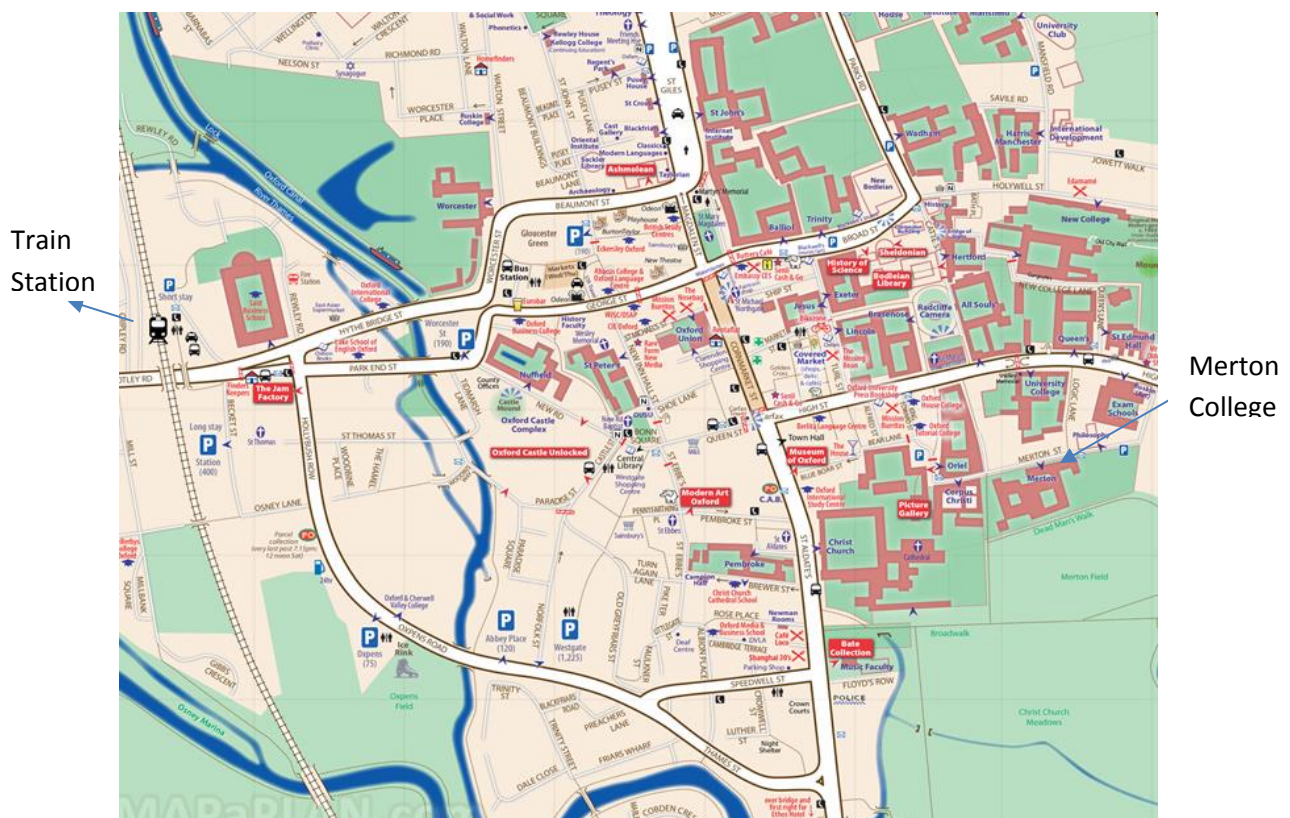

TREES IN THE PLANNING PROCESS

Getting to Merton College

Oxford is less than sixty miles from London off the M40, with excellent transport links via train and coach. Heathrow, Gatwick, and Stansted are also served regularly by train and/or coach. Merton College is close to the city centre, approximately one block south of High Street, on Merton Street.

If possible use public transport as parking on-site at Merton College is only available for disabled delegates. Oxford Railway station is a 20 minute walk from the college and is served by several lines. There is also a [Bus Station](#) close to the town centre.

If you do need to come by car, you can either use one of the [park and ride](#) facilities or park in one of the [city centre car parks](#), space permitting. You can locate some of the parking facilities on the map on the previous page.

Quick links

- [Trains](#) to and from London, Heathrow, and other destinations
- [Oxford Tube](#) bus to and from London
- [Oxford X90](#) bus to and from London
- Coaches to and from [Heathrow](#), [Stansted](#) and [Gatwick](#)