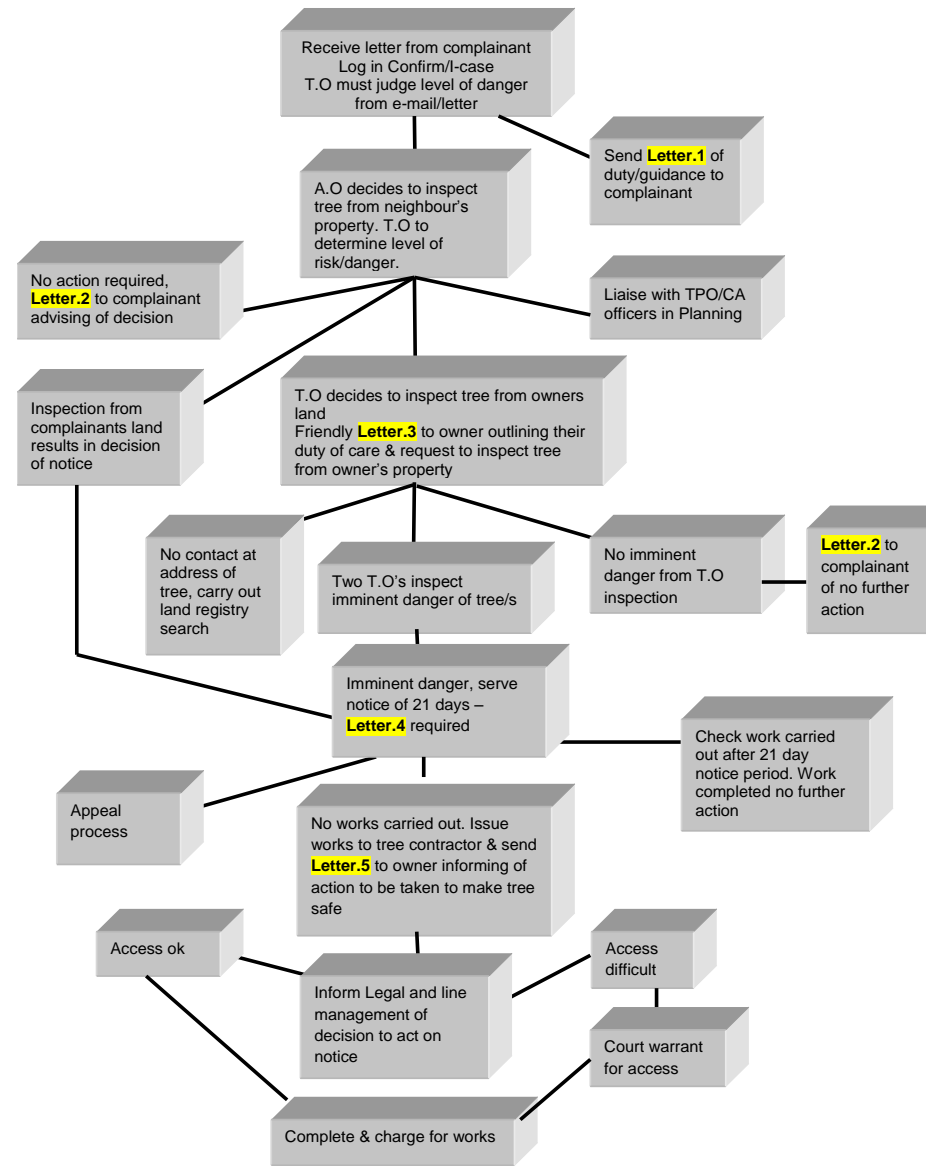

Local Government (Miscellaneous Provisions) Act 1976

Dangerous Trees on Private Land

Camden Council's Internal Guidance Note for Tree Officers

Kelly King, 09th November 2016

Flowchart of procedure & related official letters .1

Flowchart of procedure & related official letters .2

Flowchart of procedure & related official letters .3

Overview of full flowchart

More information:

- Info to go on website for members of public
- Internal Notice in place
- Issue of Warrant Cards