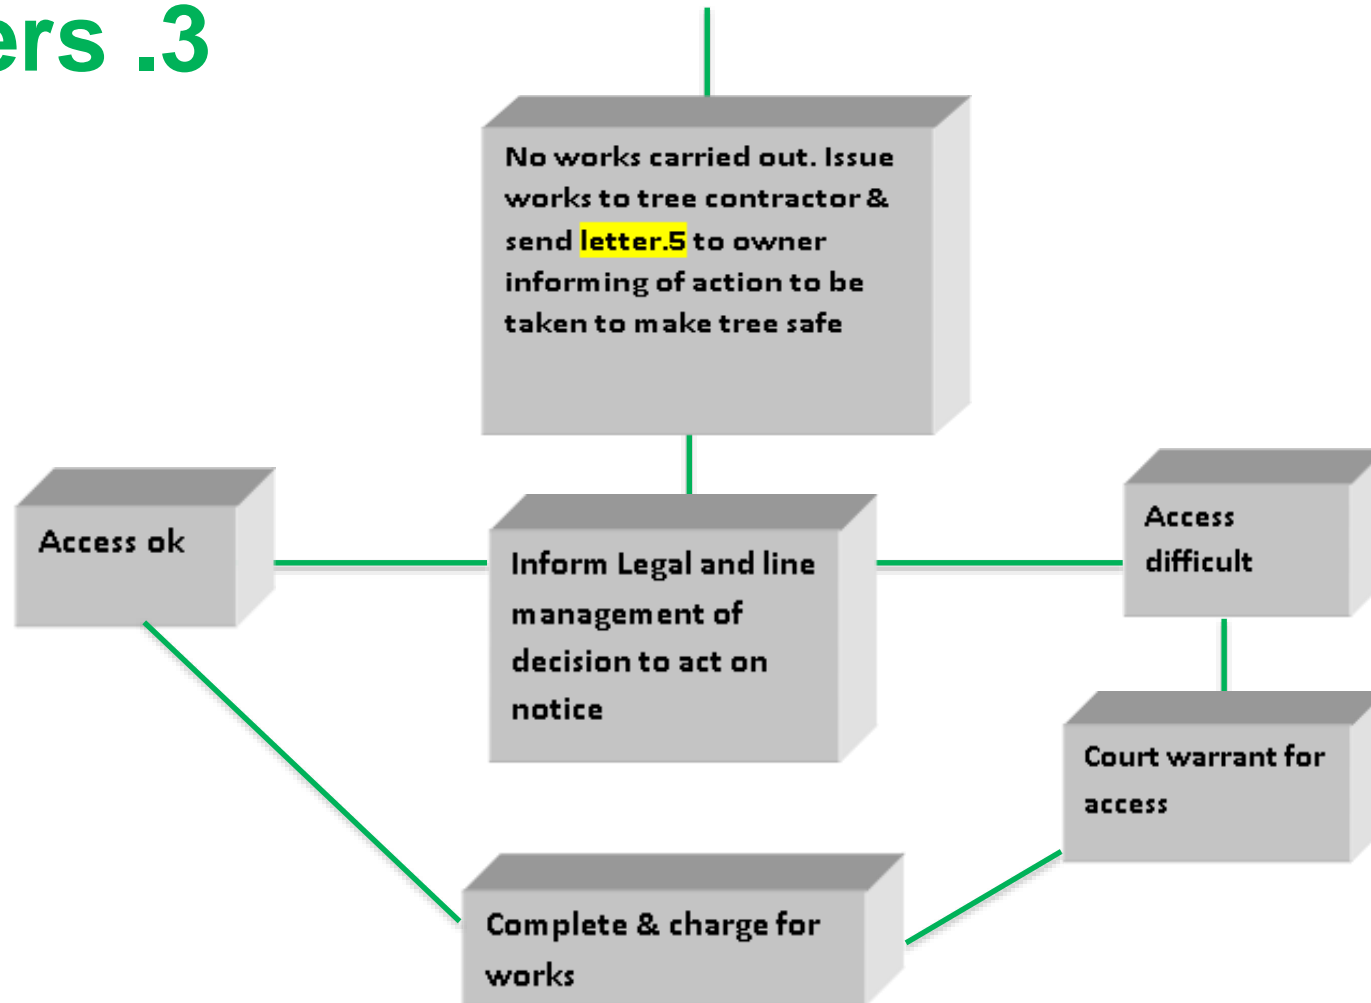

Local Government (Miscellaneous Provisions) Act 1976

Dangerous Trees on Private Land

Camden Council's Internal Guidance Note for Tree Officers

Kelly King, 09th November 2016

Flowchart of procedure & related official letters .1

Flowchart of procedure & related official letters .2

Flowchart of procedure & related official letters .3

Overview of full flowchart

More information:

- Info to go on website for members of public
- Internal Notice in place
- Issue of Warrant Cards