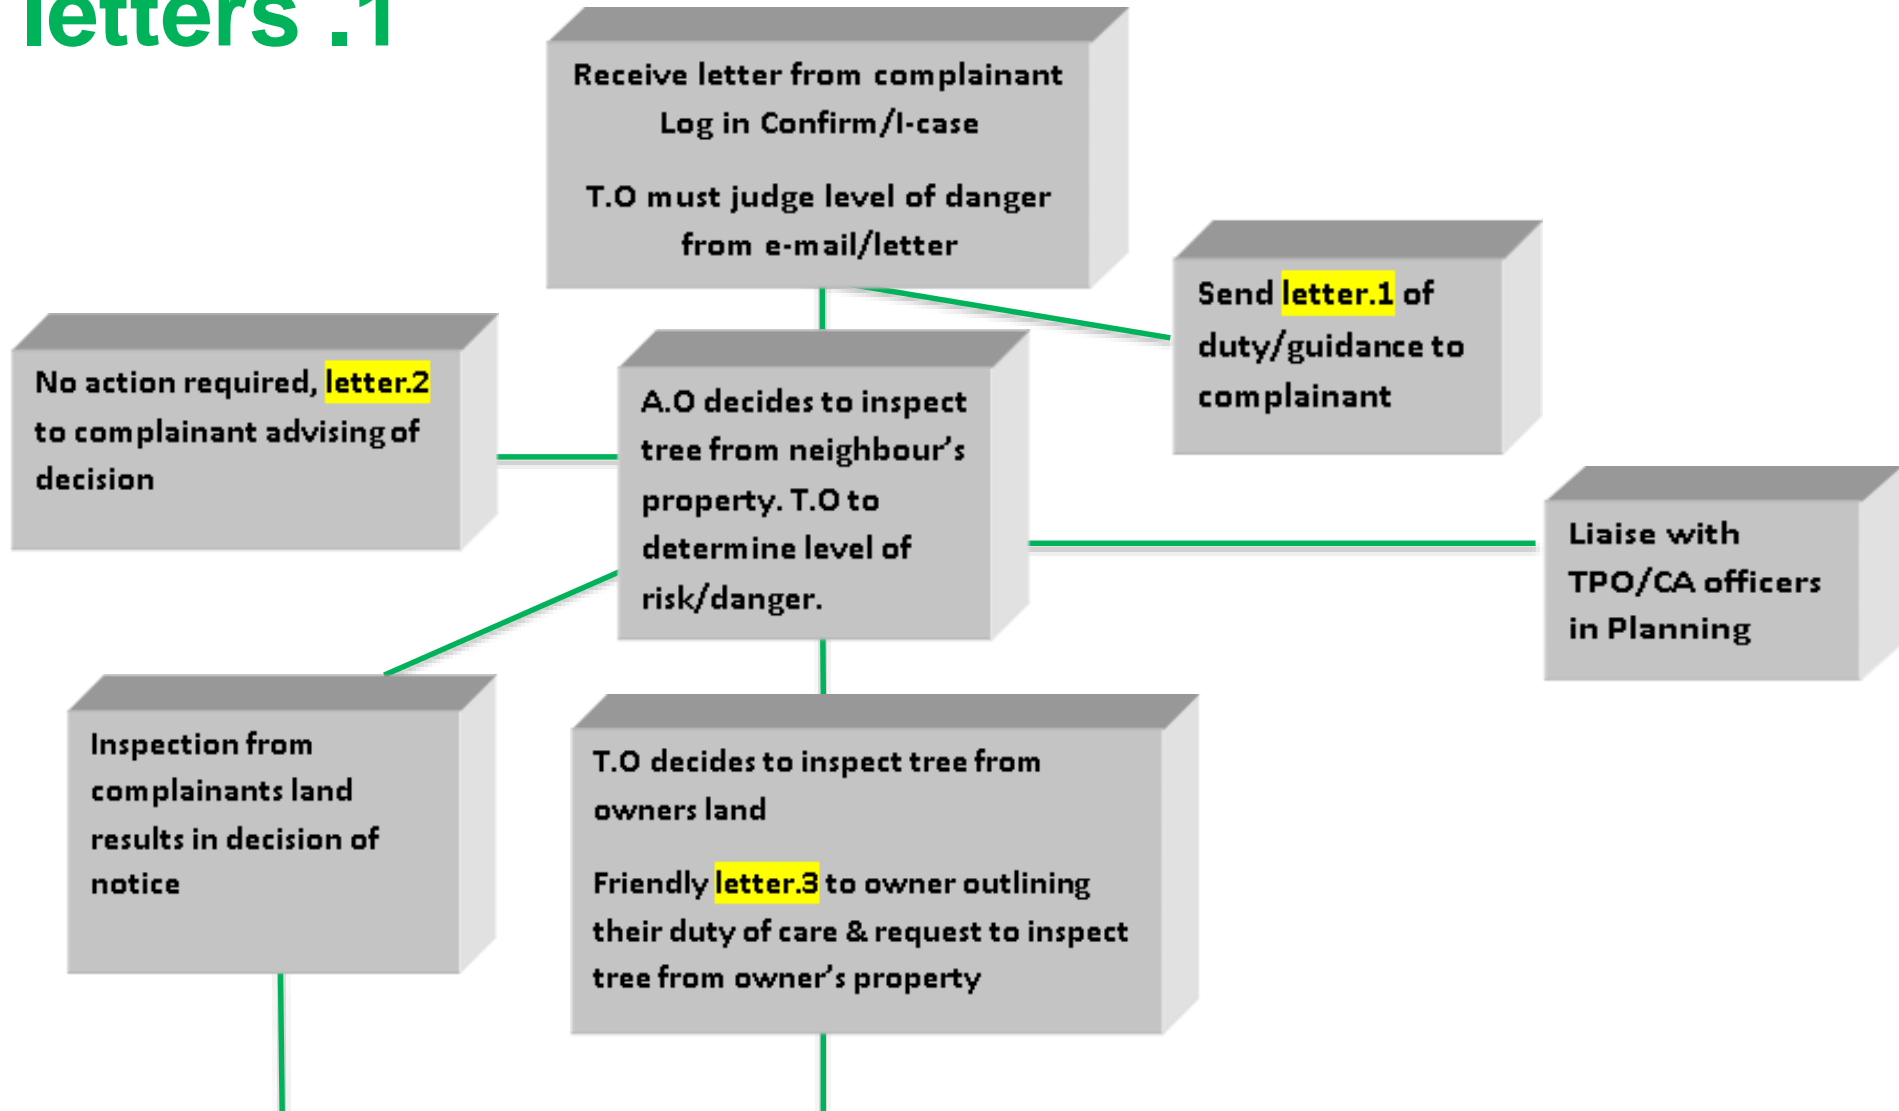

Local Government (Miscellaneous Provisions) Act 1976

Dangerous Trees on Private Land

Camden Council's Internal Guidance Note for Tree Officers

Kelly King, 09th November 2016

Flowchart of procedure & related official letters .1

Flowchart of procedure & related official letters .2

Flowchart of procedure & related official letters .3

Overview of full flowchart

More information:

- Info to go on website for members of public
- Internal Notice in place
- Issue of Warrant Cards