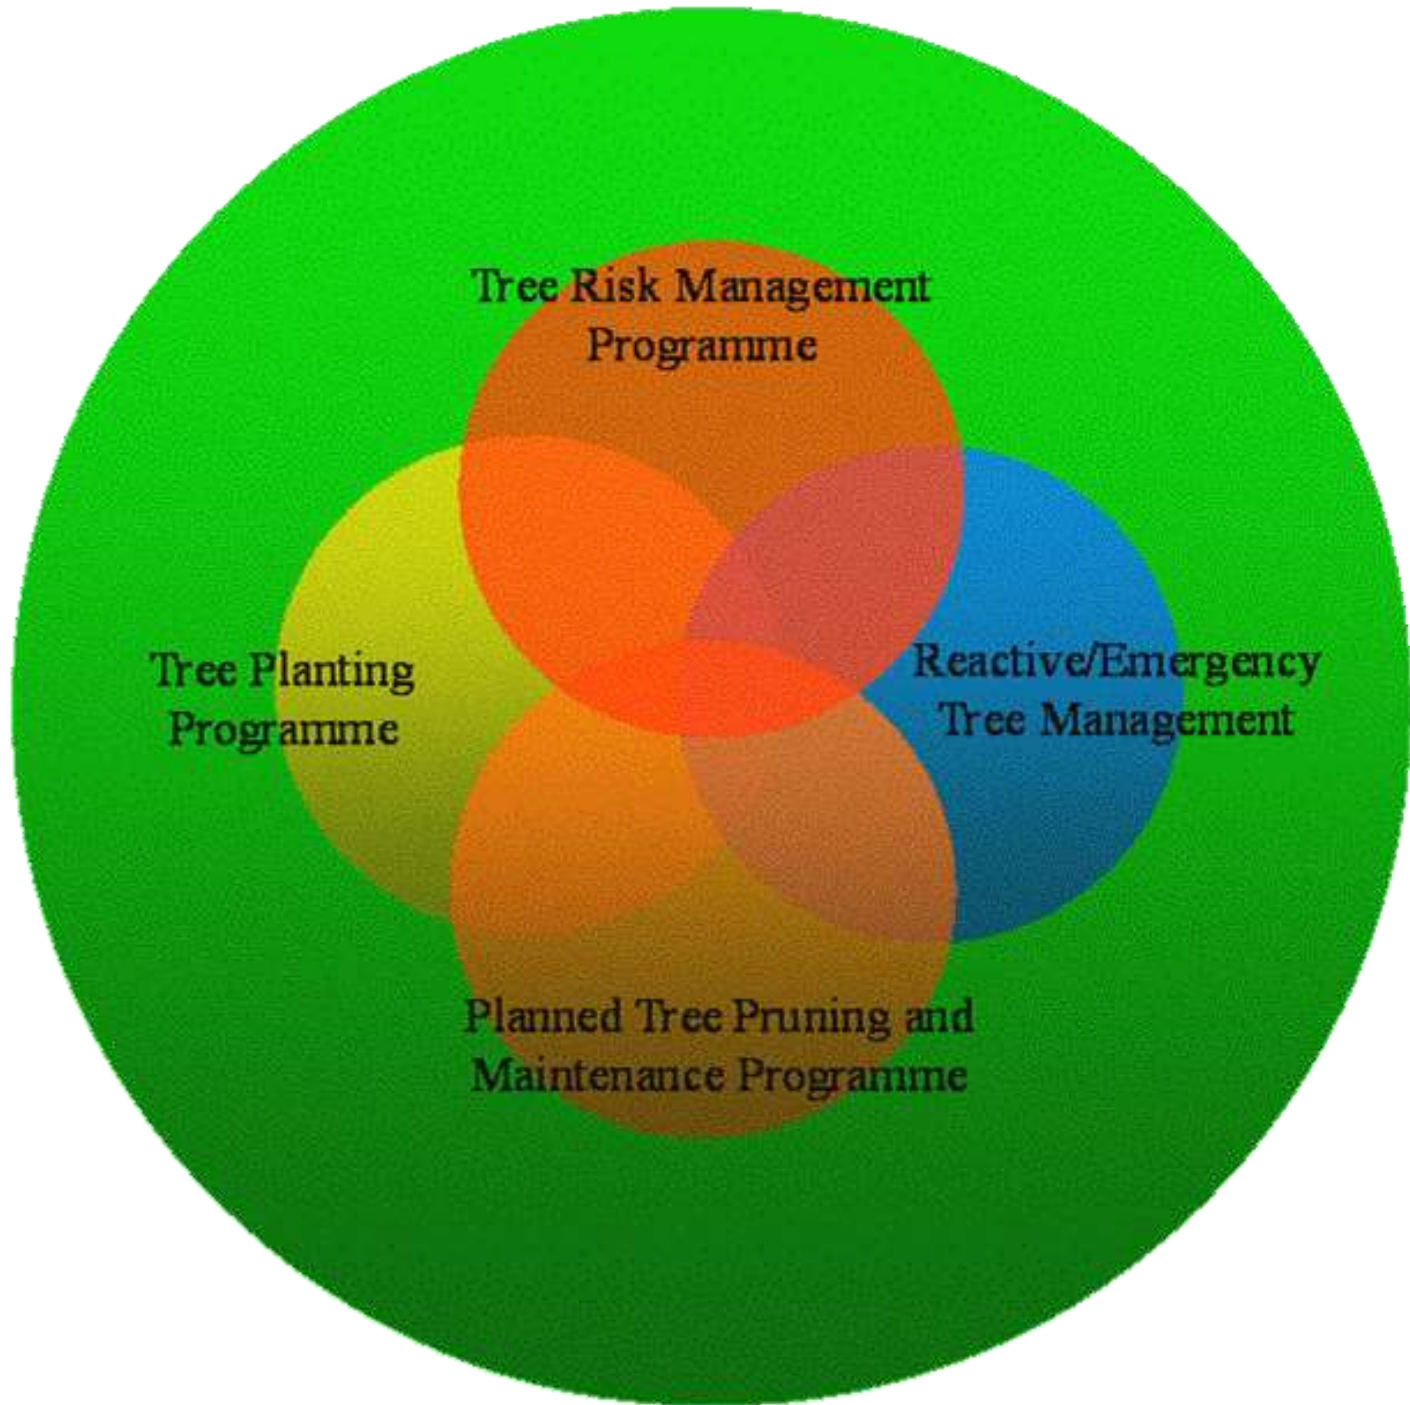

Tree Risk Management
Programme

Tree Planting
Programme

Reactive/Emergency
Tree Management

Planned Tree Pruning and
Maintenance Programme