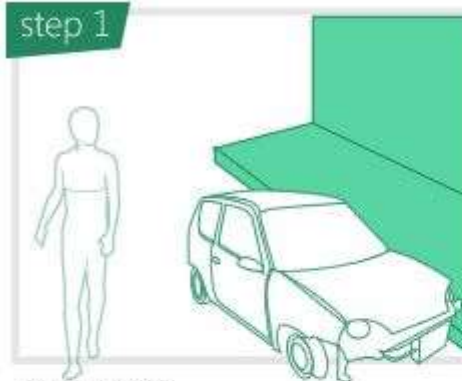

Using the Love Clean Streets app

See a problem